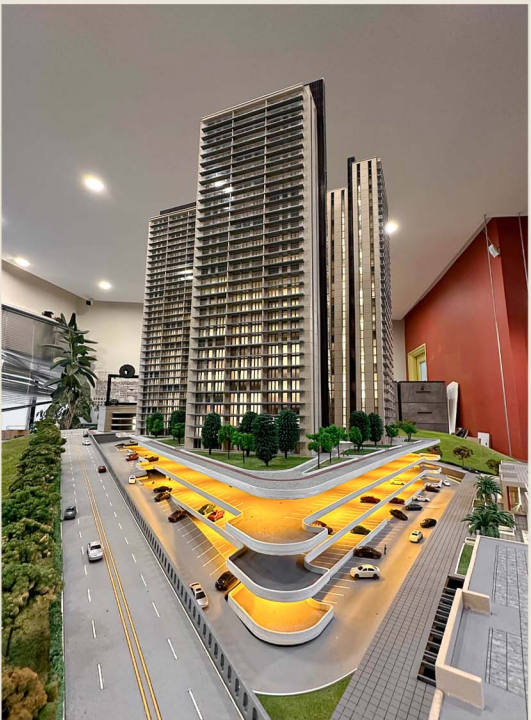

## Amusement Park

### Kish island

09

**This replica is under renovation!**

All rides in this amusement park are movable and can be programmed and controlled. The lighting of this replica has been designed and implemented due to the existence of the concert hall with two separate single color SMD panels and light dance.

1/150 scale  
2023

**Gardin resort**  
Arbil, Iraq