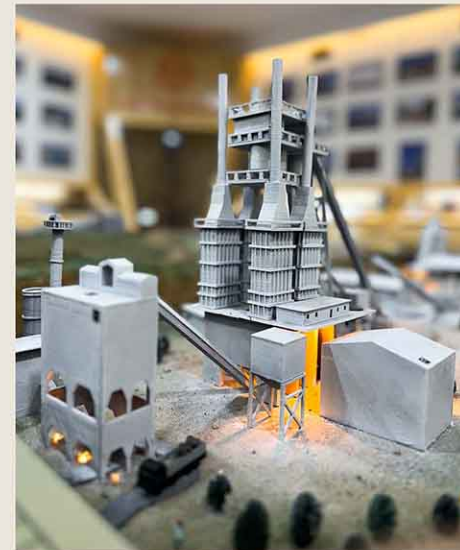

Siman Sharq cement collection consists of 5 cement and white cement and lime production lines along with all common parts of the collection in 1/1000 scale and dimensions of 200 x 360 cm. It is made and presented separately in 1/300 scale next to the original model.