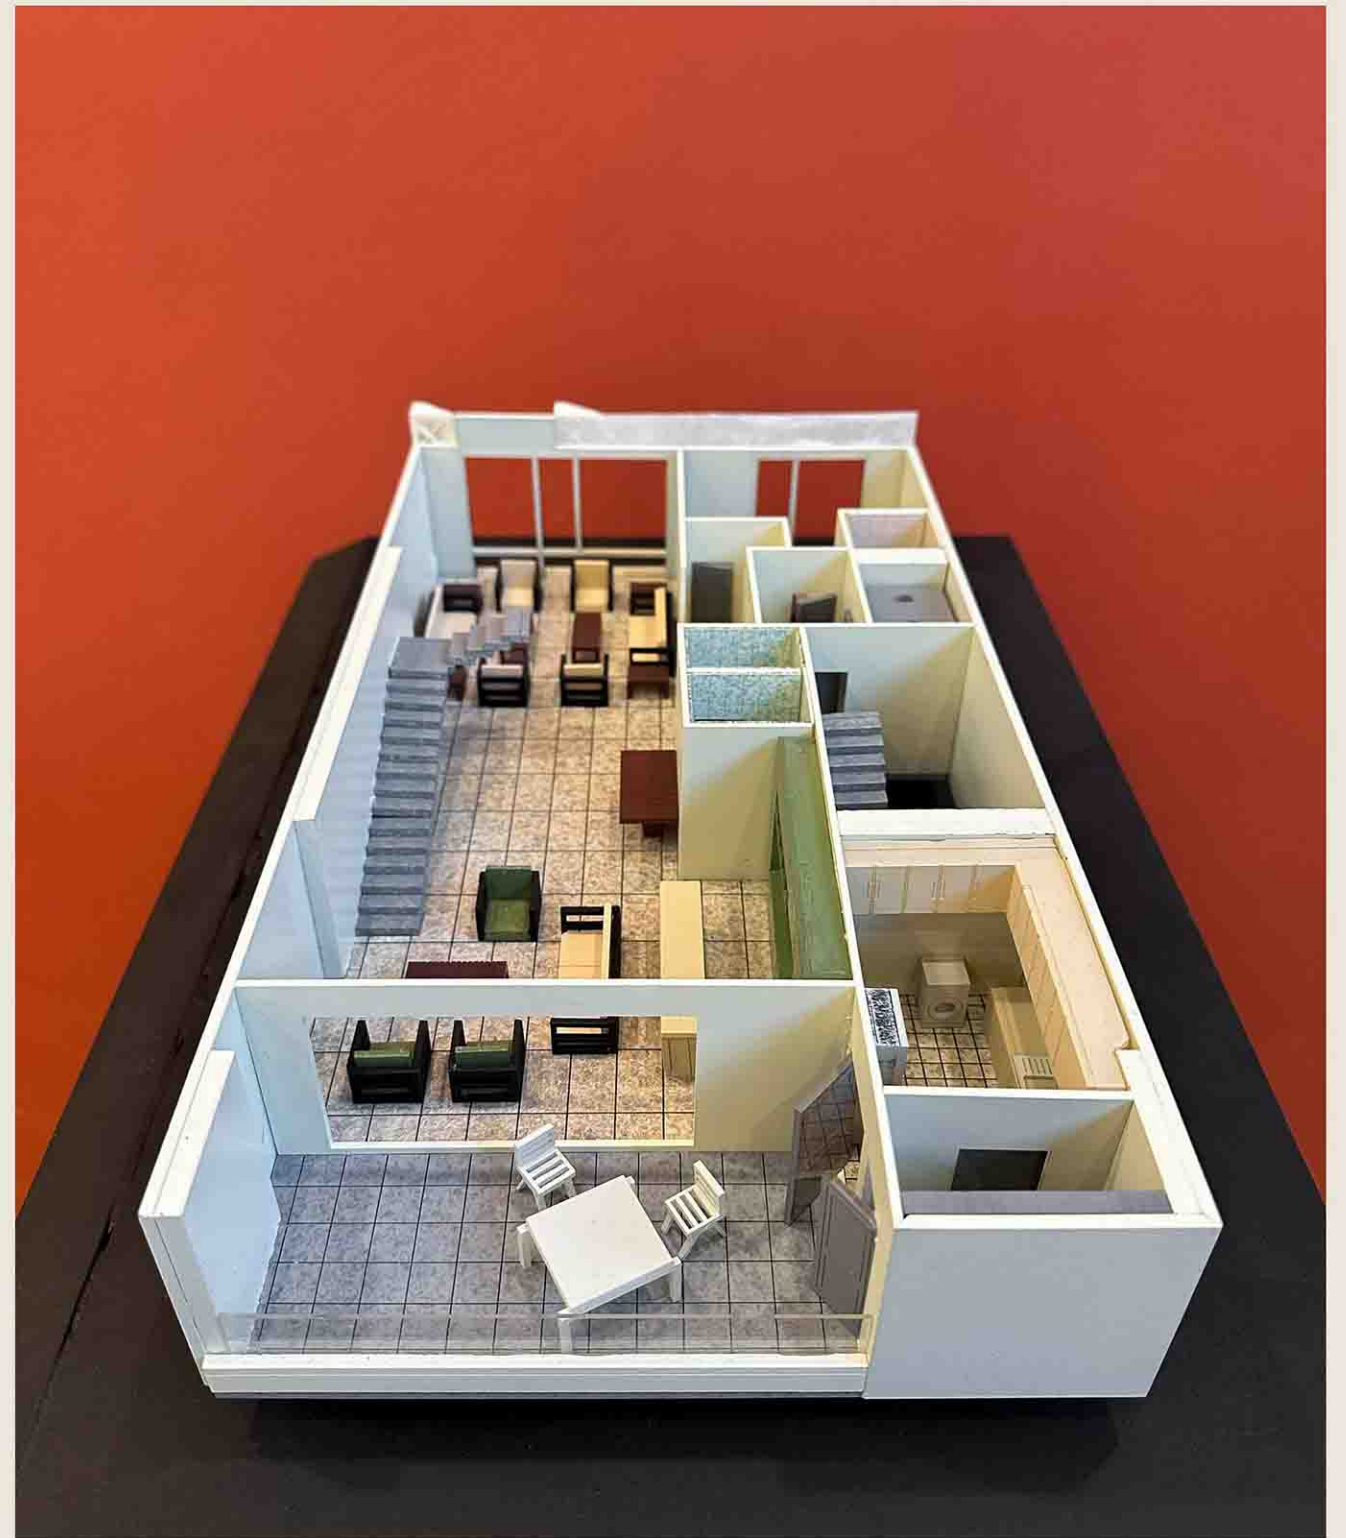

Nastaran apartment

1/50 scale