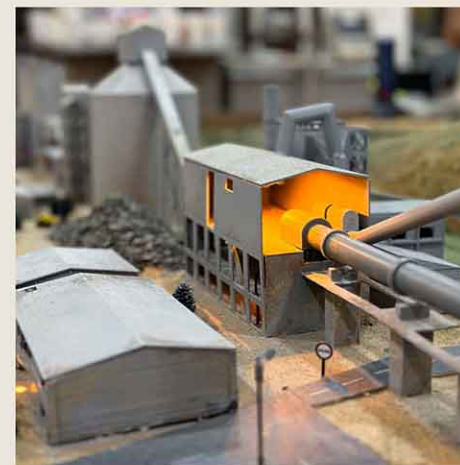

# Shargh cement

Maket Mashhad/2023

Siman Sharq cement collection consists of 5 cement and white cement and lime production lines along with all common parts of the collection in 1/1000 scale and dimensions of 200 x 360 cm. It is made and presented separately in 1/300 scale next to the original model.