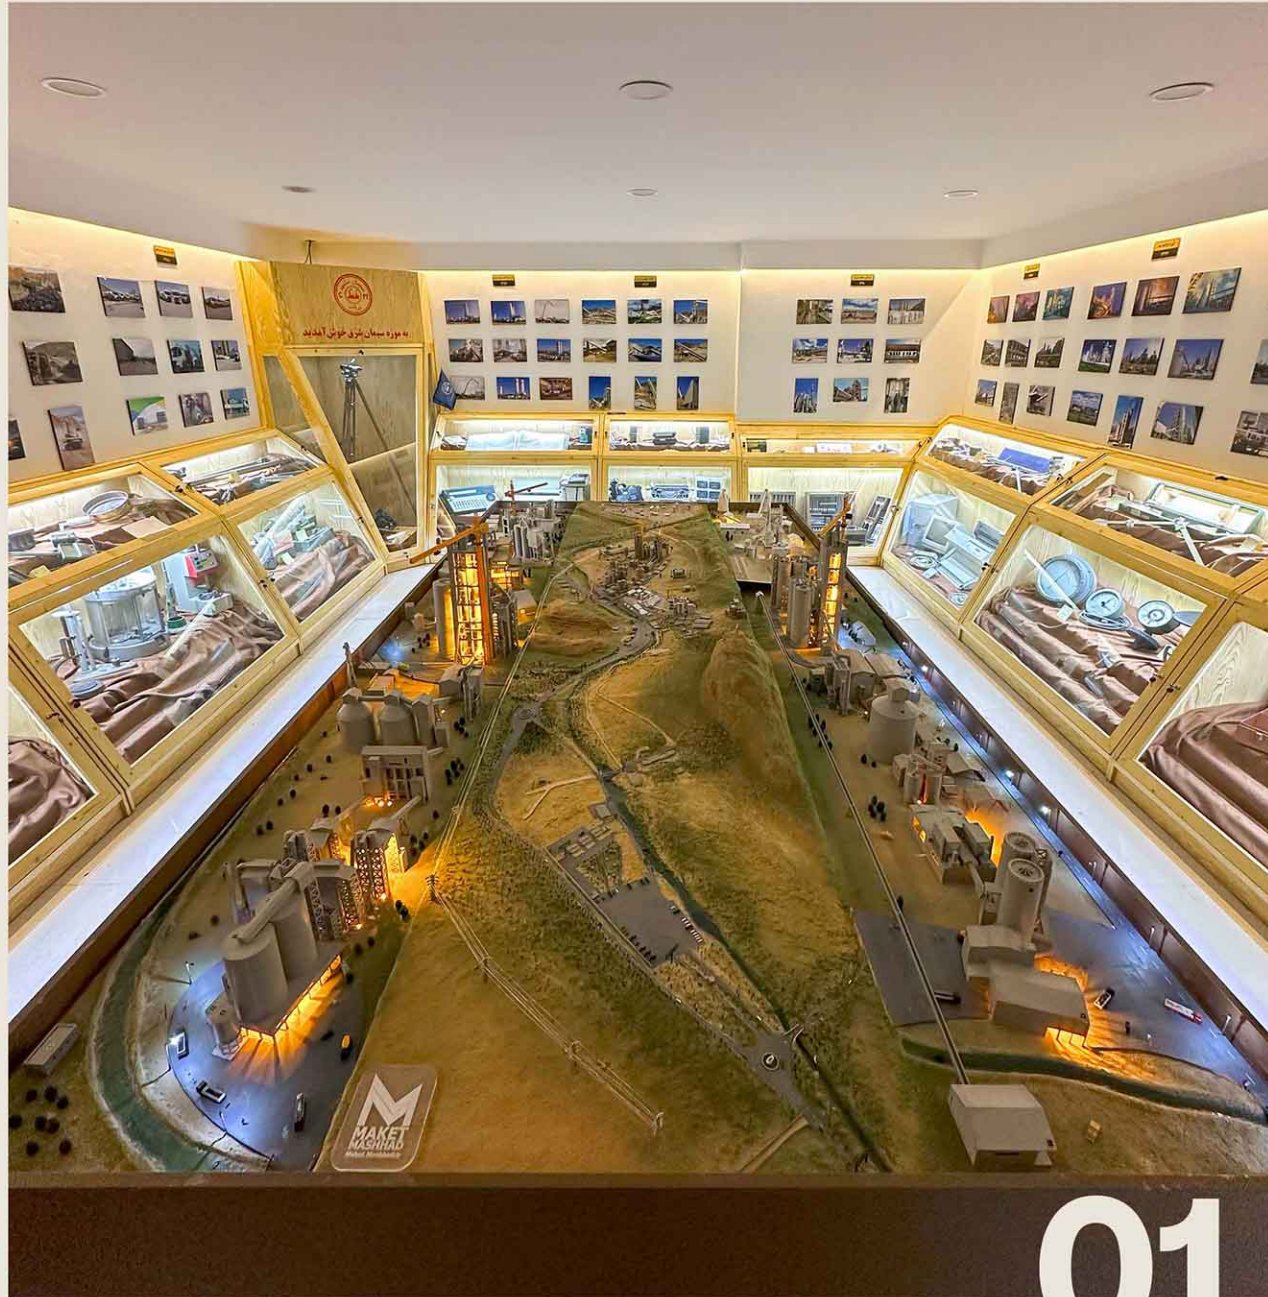

Shargh cement

Maket Mashhad/2023